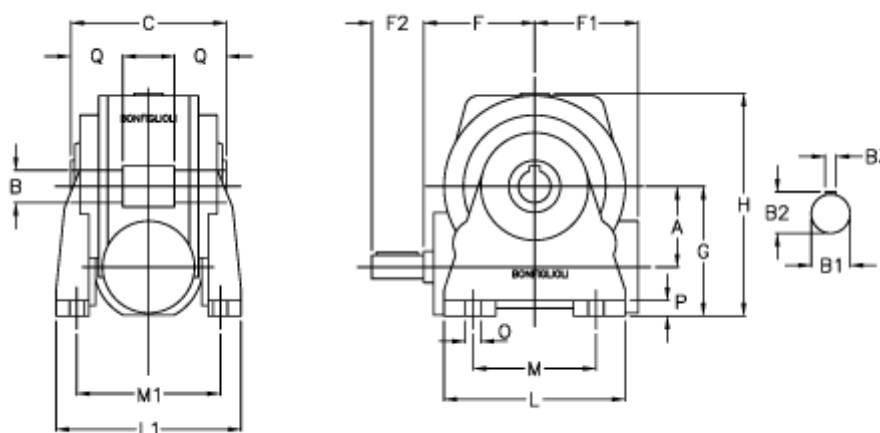

Data Sheet

Article number: 3901049060100

Description: Worm gear with solid input shaft
VF 49N-60-HS

Measures

a	= 49.5	F1 = 63	O = 8.5
B	= 25	F2 = 40	P = 12
B1	= 16	g = 82	Q = 22.5
B2	= 18.0	H = 138.0	
B3	= 5	L = 110	
C	= 82	L1 = 124	
Description = VF 49N-xx-HS		m = 63	
F	= 65.0	M1 = 98.5	